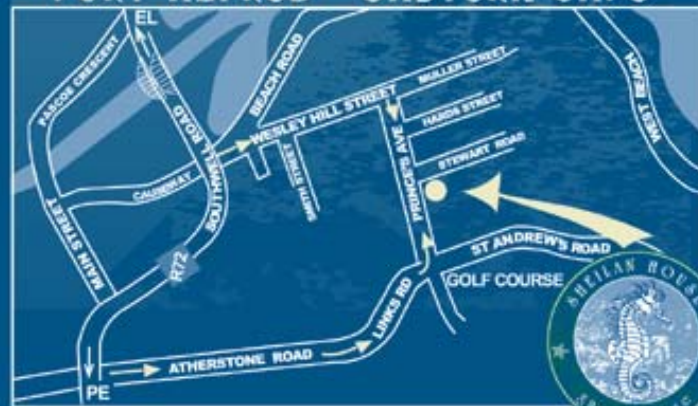

PORT ALFRED - EASTERN CAPE

WWW.SHEILANHOUSE.CO.ZA